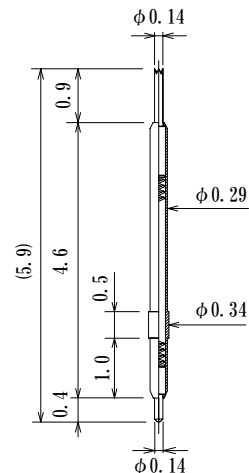

Full travel 0.65mm
0.293N (29.9gf)
at 0.55mm travel

8YK-D29H-L49I

Full travel 0.8mm
0.293N (29.9gf)
at 0.7mm travel

8YK-D29H-L59-PDC0I

Full travel 0.8mm
0.293N (29.9gf)
at 0.7mm travel

8YK-D29H-L59-PDI

Full travel 0.8mm
0.293N (29.9gf)
at 0.7mm travel

8YK-D29H-L59-SI

Preload 0.06N (6gf)
Full travel 0.6mm (total)
0.17N (17gf) at 0.4mm travel

8YF34L385G-AI

Preload 0.06N (6gf)
Full travel 0.6mm (total)
0.17N (17gf) at 0.4mm travel

8YF34L385GI

Full travel 1.1mm
0.245N (25gf) at 0.8mm travel

8YF38L60GI-AU

Full travel 1.1mm
0.245N (25gf) at 0.8mm travel

8YF38L62G-AU