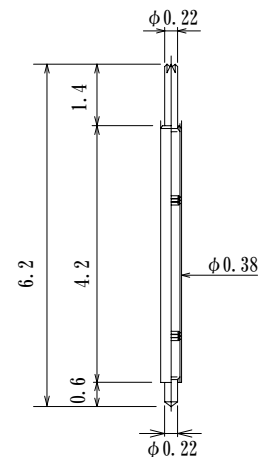

Full travel 0.65mm
0.293N (29.9gf)
at 0.55mm travel

8YK-D29H-L49I

Full travel 0.8mm
0.293N (29.9gf)
at 0.7mm travel

8YK-D29H-L59-PDC0I

Full travel 0.8mm
0.293N (29.9gf)
at 0.7mm travel

8YK-D29H-L59-PDI

Full travel 0.8mm
0.293N (29.9gf)
at 0.7mm travel

8YK-D29H-L59-SI

Preload 0.06N (6gf)
Full travel 0.6mm (total)
0.17N (17gf) at 0.4mm travel

8YF34L385G-AI

Preload 0.06N (6gf)
Full travel 0.6mm (total)
0.17N (17gf) at 0.4mm travel

8YF34L385GI

Full travel 1.1mm
0.245N (25gf) at 0.8mm travel

8YF38L60GI-AU

Full travel 1.1mm
0.245N (25gf) at 0.8mm travel

8YF38L62G-AU