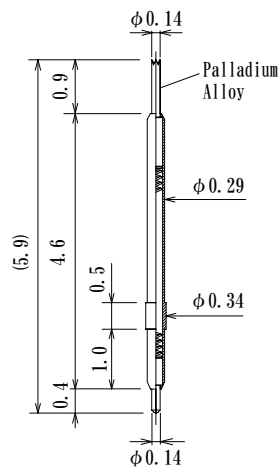

Full travel 0.65mm
0.293N (29.9gf)
at 0.55mm travel

8YK-D29H-L49I

Full travel 0.8mm
0.293N (29.9gf)
at 0.7mm travel

8YK-D29H-L59-PDC0I

Full travel 0.8mm
0.293N (29.9gf)
at 0.7mm travel

8YK-D29H-L59-PDI

Full travel 0.8mm
0.293N (29.9gf)
at 0.7mm travel

8YK-D29H-L59-SI

Preload 0.06N (6gf)
Full travel 0.6mm (total)
0.17N (17gf) at 0.4mm travel

8YF34L385G-AI

Preload 0.06N (6gf)
Full travel 0.6mm (total)
0.17N (17gf) at 0.4mm travel

8YF34L385GI

Full travel 1.1mm
0.245N (25gf) at 0.8mm travel

8YF38L60GI-AU

Full travel 1.1mm
0.245N (25gf) at 0.8mm travel

8YF38L62G-AU