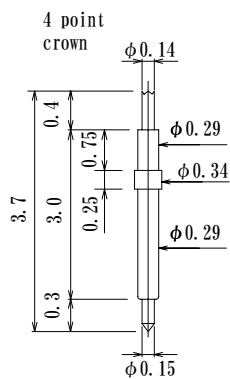

Full travel 0.65mm
0.293N (29.9gf)
at 0.55mm travel

8YK-D29H-L49I

Full travel 0.8mm
0.293N (29.9gf)
at 0.7mm travel

8YK-D29H-L59-PDC0I

Full travel 0.8mm
0.293N (29.9gf)
at 0.7mm travel

8YK-D29H-L59-PDI

Full travel 0.8mm
0.293N (29.9gf)
at 0.7mm travel

8YK-D29H-L59-SI

Preload 0.06N (6gf)
Full travel 0.6mm (total)
0.17N (17gf) at 0.4mm travel

8YF34L385G-AI

Preload 0.06N (6gf)
Full travel 0.6mm (total)
0.17N (17gf) at 0.4mm travel

8YF34L385GI

Full travel 1.1mm
0.245N (25gf) at 0.8mm travel

8YF38L60GI-AU

Full travel 1.1mm
0.245N (25gf) at 0.8mm travel

8YF38L62G-AU