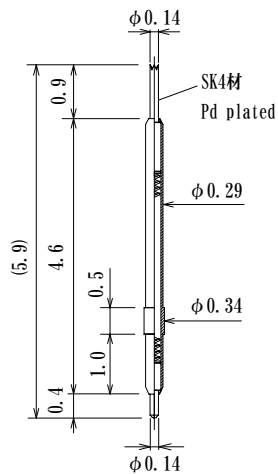

Full travel 0.65mm
0.293N (29.9gf)
at 0.55mm travel

8YK-D29H-L49I

Full travel 0.8mm
0.293N (29.9gf)
at 0.7mm travel

8YK-D29H-L59-PDC0I

Full travel 0.8mm
0.293N (29.9gf)
at 0.7mm travel

8YK-D29H-L59-PDI

Full travel 0.8mm
0.293N (29.9gf)
at 0.7mm travel

8YK-D29H-L59-SI

Preload 0.06N (6gf)
Full travel 0.6mm (total)
0.17N (17gf) at 0.4mm travel

8YF34L385G-AI

Preload 0.06N (6gf)
Full travel 0.6mm (total)
0.17N (17gf) at 0.4mm travel

8YF34L385GI

Full travel 1.1mm
0.245N (25gf) at 0.8mm travel

8YF38L60GI-AU

Full travel 1.1mm
0.245N (25gf) at 0.8mm travel

8YF38L62G-AU