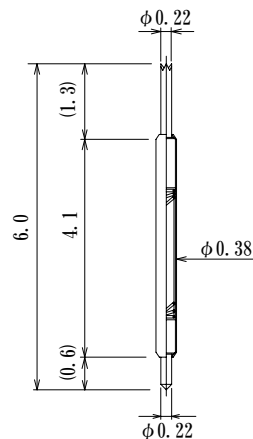

Full travel 0.65mm
0.293N (29.9gf)
at 0.55mm travel

8YK-D29H-L49I

Full travel 0.8mm
0.293N (29.9gf)
at 0.7mm travel

8YK-D29H-L59-PDC0I

Full travel 0.8mm
0.293N (29.9gf)
at 0.7mm travel

8YK-D29H-L59-PDI

Full travel 0.8mm
0.293N (29.9gf)
at 0.7mm travel

8YK-D29H-L59-SI

Preload 0.06N (6gf)
Full travel 0.6mm (total)
0.17N (17gf) at 0.4mm travel

8YF34L385G-AI

Preload 0.06N (6gf)
Full travel 0.6mm (total)
0.17N (17gf) at 0.4mm travel

8YF34L385GI

Full travel 1.1mm
0.245N (25gf) at 0.8mm travel

8YF38L60GI-AU

Full travel 1.1mm
0.245N (25gf) at 0.8mm travel

8YF38L62G-AU