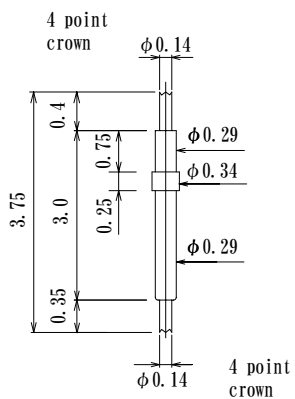

Full travel 0.65mm
0.293N (29.9gf)
at 0.55mm travel

8YK-D29H-L49I

Full travel 0.8mm
0.293N (29.9gf)
at 0.7mm travel

8YK-D29H-L59-PDC0I

Full travel 0.8mm
0.293N (29.9gf)
at 0.7mm travel

8YK-D29H-L59-PDI

Full travel 0.8mm
0.293N (29.9gf)
at 0.7mm travel

8YK-D29H-L59-SI

Preload 0.06N (6gf)
Full travel 0.6mm (total)
0.17N (17gf) at 0.4mm travel

8YF34L385G-AI

Preload 0.06N (6gf)
Full travel 0.6mm (total)
0.17N (17gf) at 0.4mm travel

8YF34L385GI

Full travel 1.1mm
0.245N (25gf) at 0.8mm travel

8YF38L60GI-AU

Full travel 1.1mm
0.245N (25gf) at 0.8mm travel

8YF38L62G-AU